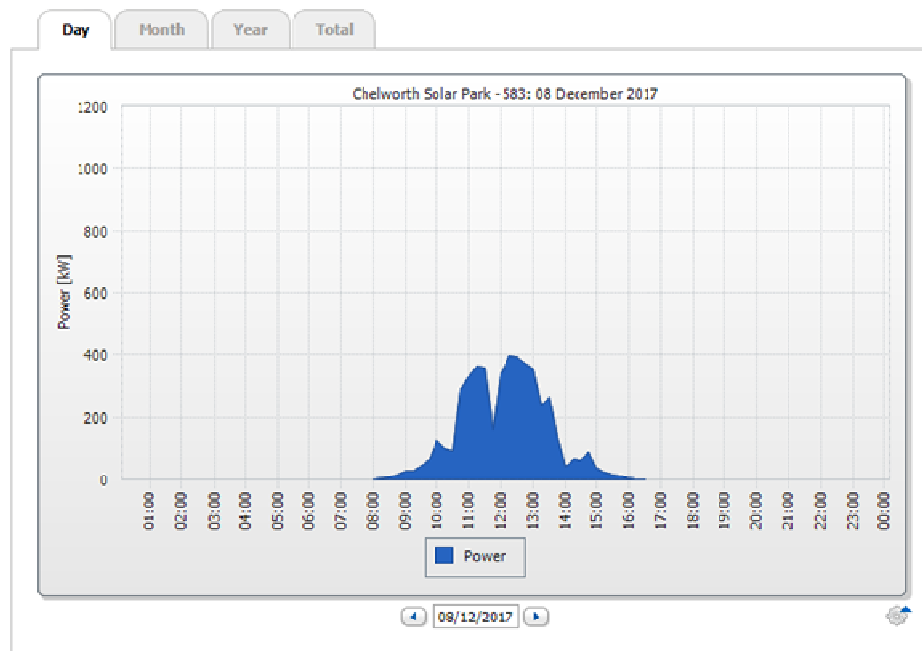

Chelworth Solar Park – Snow Impact on Generation

Friday 8th December 2017