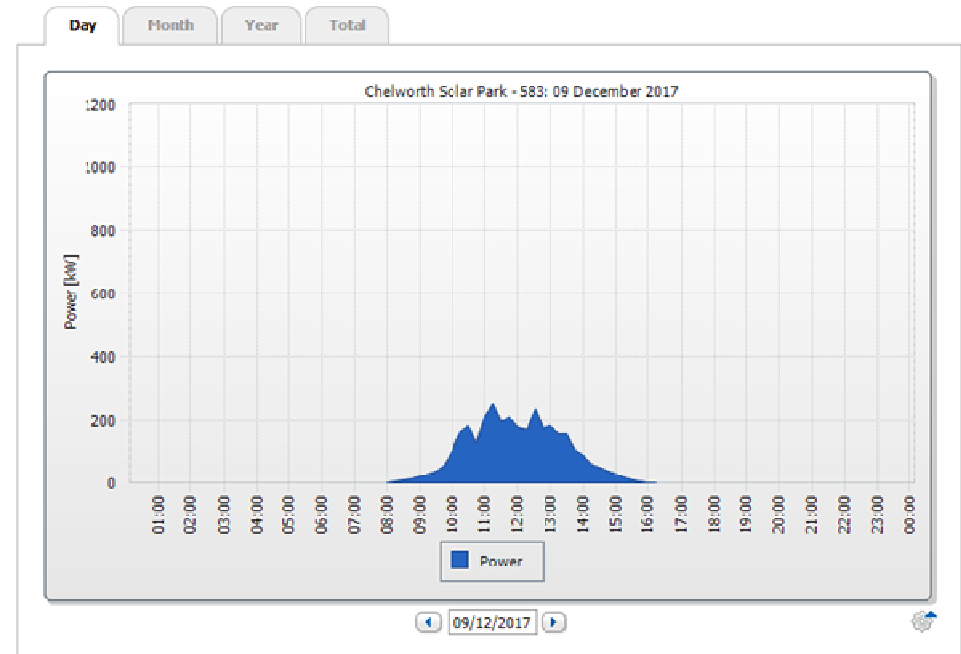

Saturday 9th December 2017